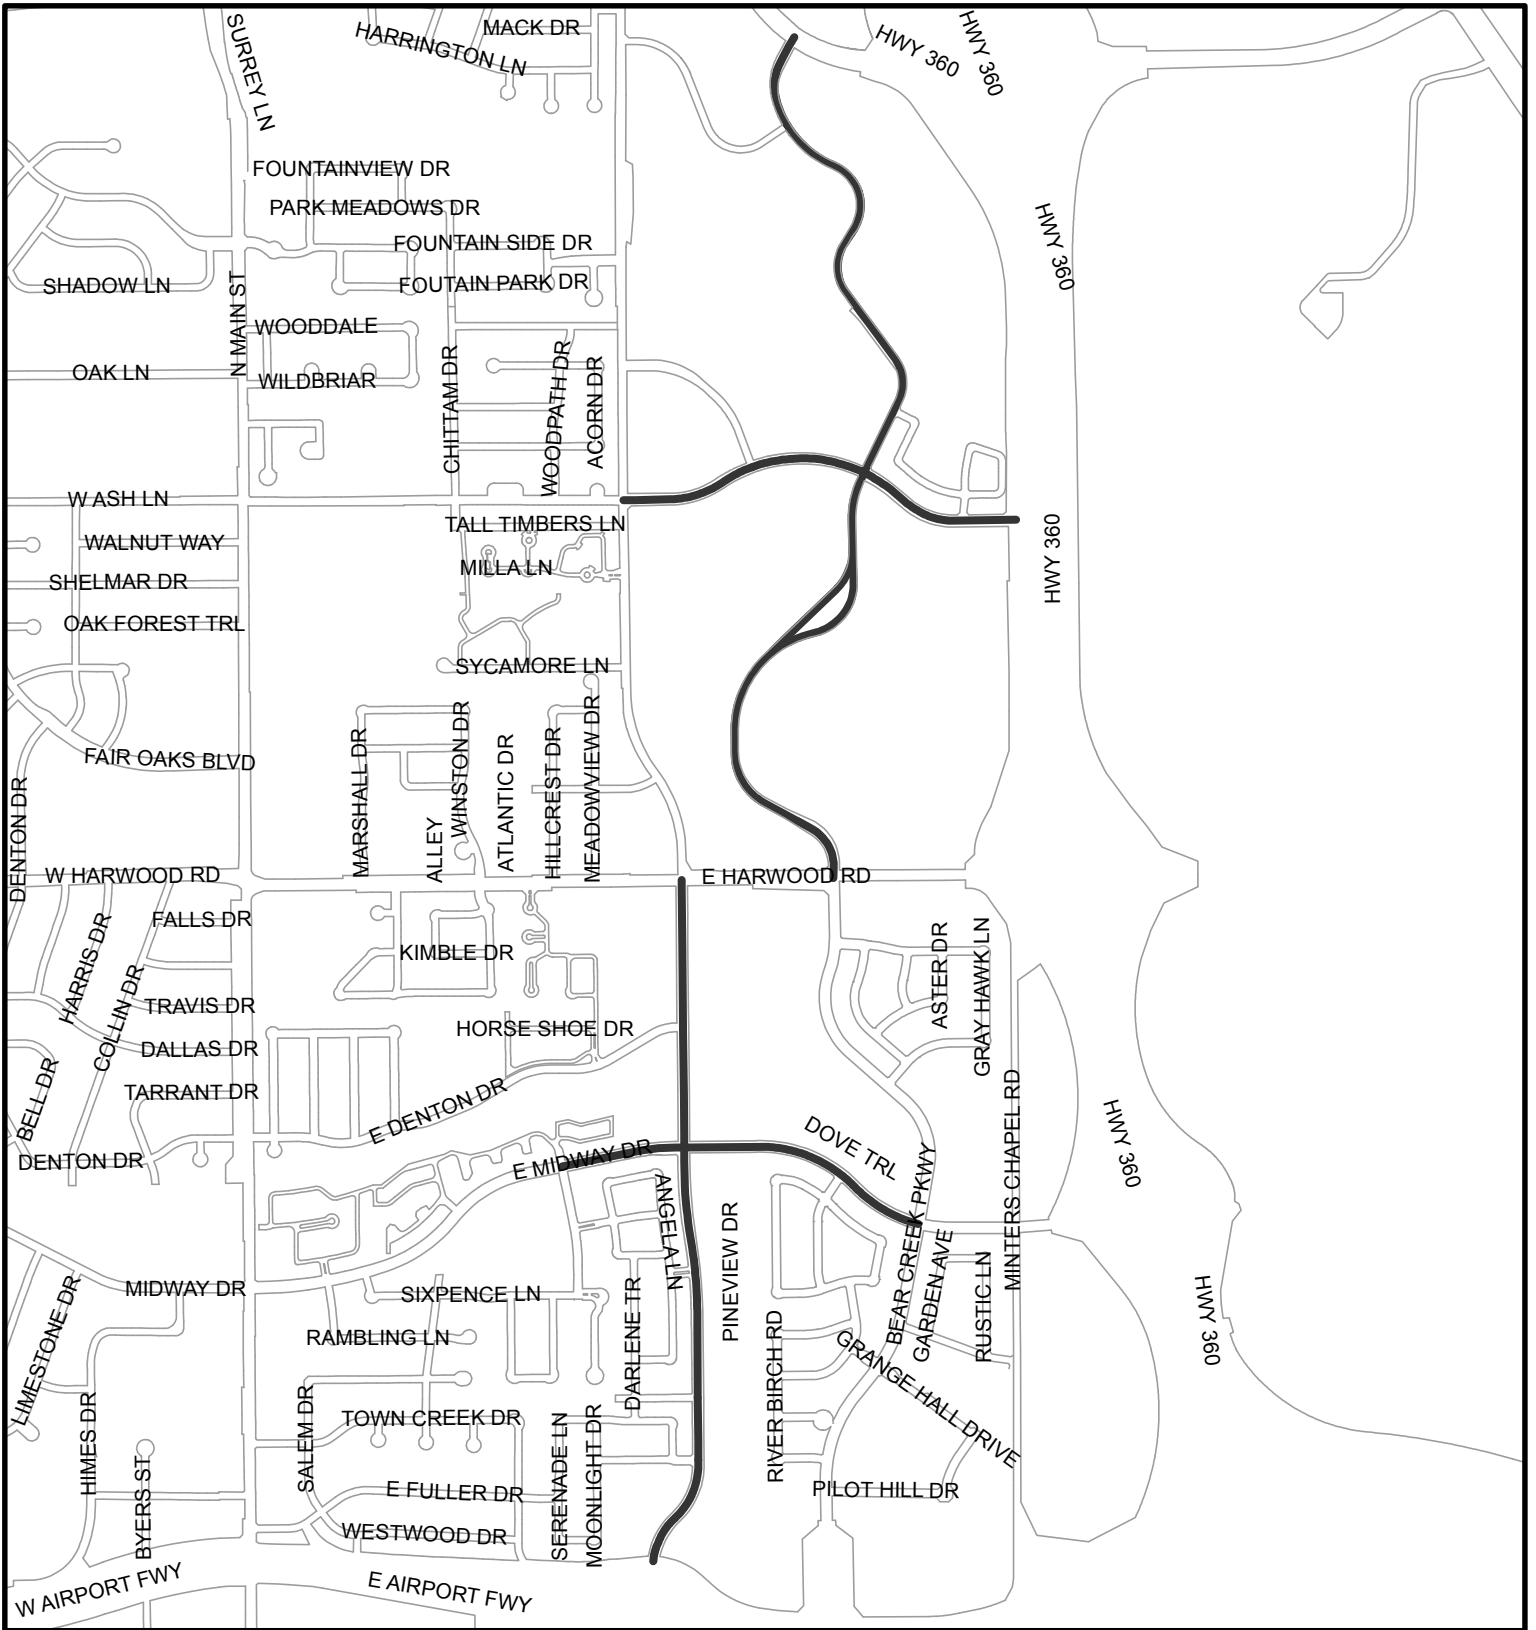

FY 2018 STREET RECONSTRUCTION

0 750 1,500 3,000 Feet

THE CITY OF

EULESS

Legend

Street Reconstruction